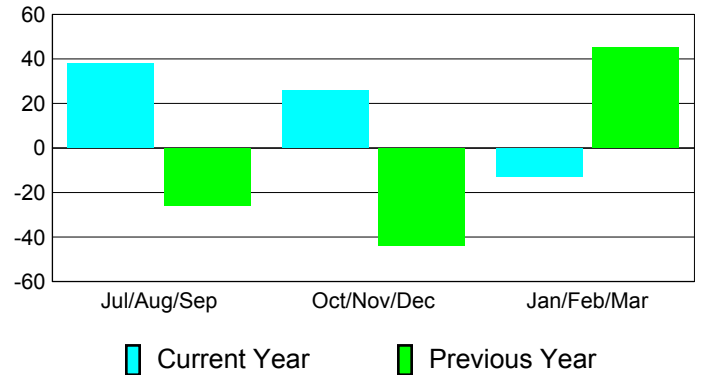

Membership Results
2010-2011

Membership
2009-2010

Month	Net Memb Goal	Actual New Memb	Actual Dropped Memb	Gain/Loss of Memb	Gain/Loss of Memb
Jul/Aug/Sep	45	177	-139	38	-26
Oct/Nov/Dec	30	130	-104	26	-44
Jan/Feb/Mar	45	67	-80	-13	45
Totals	120	374	-323	51	-25

Membership Results 2010-2011

Goal, New, Dropped, Gain/Loss

Comparison of Membership Gain/Loss

Current Year Compared to the Previous Year

Gender Comparison 2010-2011

Jul/Aug/Sep

Oct/Nov/Dec

Jan/Feb/Mar