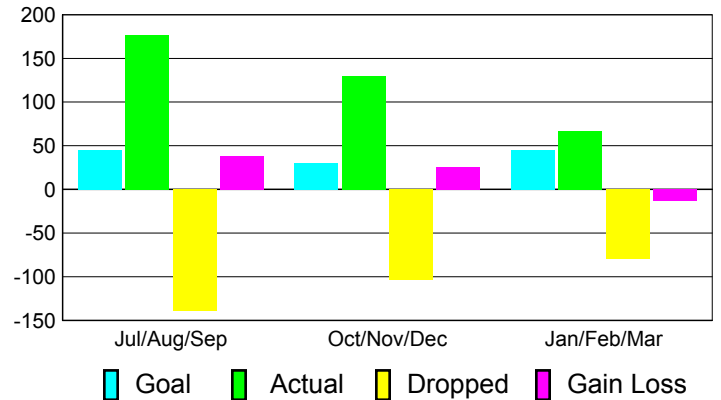

Membership Results 2010-2011

Goal, New, Dropped, Gain/Loss

Comparison of Membership Gain/Loss

Current Year Compared to the Previous Year