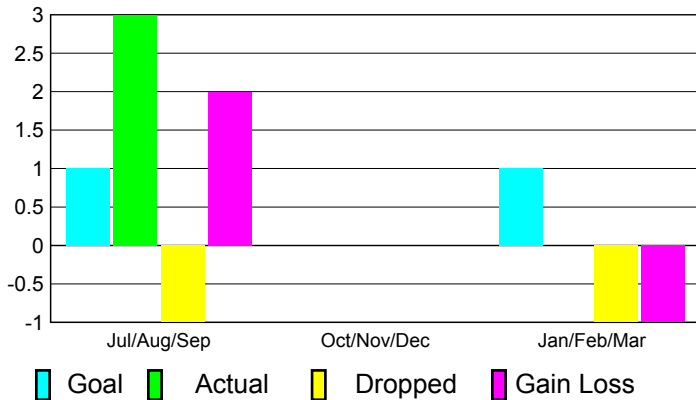

2010-2011 GMT Reports for District (or Undistricted) **District 354 H**

GMT: **KWANG-SOO JANG**

Location: **REPUBLIC OF KOREA**

GMT CA: **5**

CLUBS

Club Results
2010-2011

Clubs
2009-2010

Month	New Club Goal	Actual New Clubs	Actual Dropped Clubs	Gain/Loss of Clubs	Gain/Loss of Clubs
Jul/Aug/Sep	1	3	-1	2	0
Oct/Nov/Dec	0	0	0	0	0
Jan/Feb/Mar	1	0	-1	-1	2
Totals	2	3	-2	1	2

Club Results 2010-2011

Goal, New, Dropped, Gain/Loss

Comparison of Club Gain/Loss

Current Year Compared to the Previous Year

YTD Status Quo Clubs 2010-2011

Status Quo Clubs Compared to Status Quo Members

MEMBERSHIP