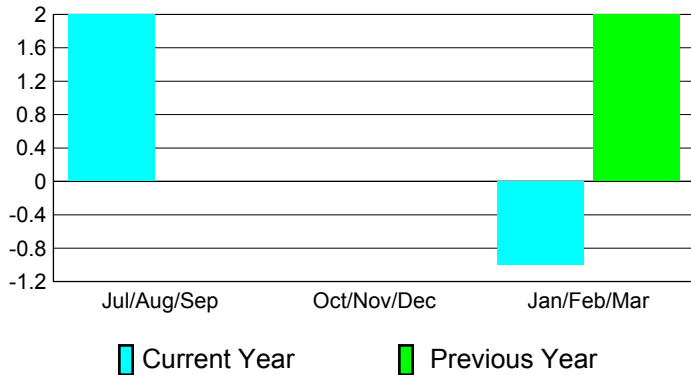

2010-2011 GMT Reports for District (or Undistricted) **District 354 H**

GMT: **KWANG-SOO JANG**

Location: **REPUBLIC OF KOREA**

GMT CA: **5**

CLUBS

Club Results
2010-2011

Clubs
2009-2010

Month	New Club Goal	Actual New Clubs	Actual Dropped Clubs	Gain/Loss of Clubs	Gain/Loss of Clubs
Jul/Aug/Sep	1	3	-1	2	0
Oct/Nov/Dec	0	0	0	0	0
Jan/Feb/Mar	1	0	-1	-1	2
Totals	2	3	-2	1	2

Club Results 2010-2011

Goal, New, Dropped, Gain/Loss

Comparison of Club Gain/Loss

Current Year Compared to the Previous Year

YTD Status Quo Clubs 2010-2011

Status Quo Clubs Compared to Status Quo Members

MEMBERSHIP